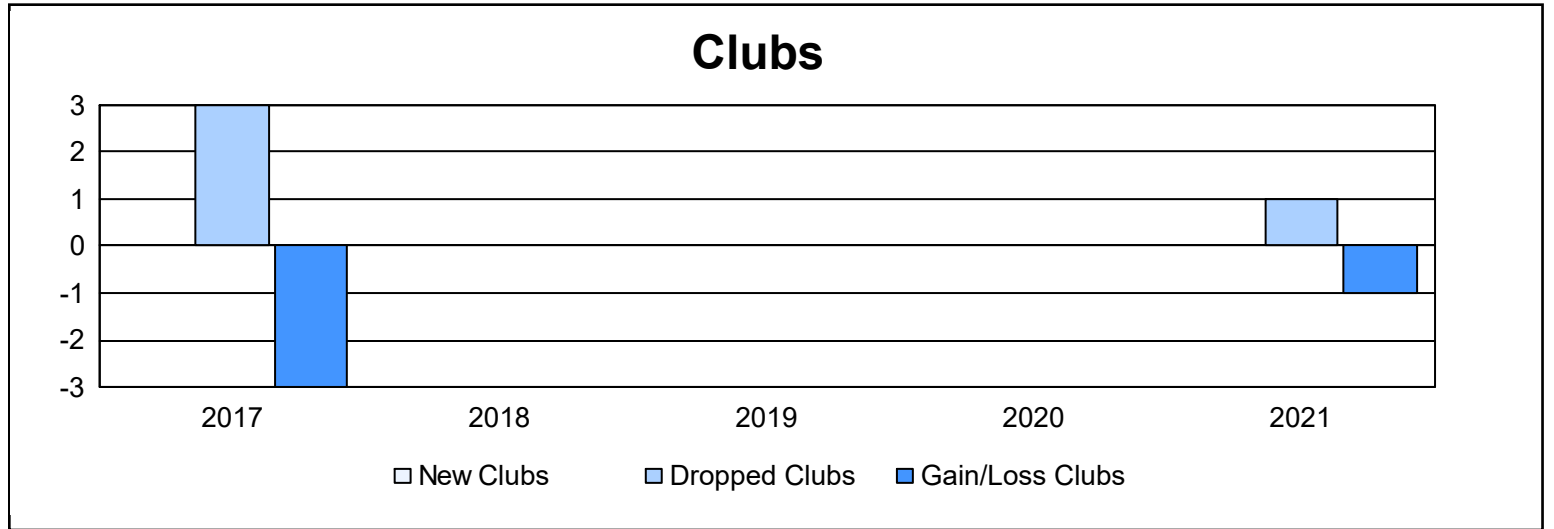

Year	New Clubs	Dropped Clubs	Gain/ Loss Clubs	New Members	Charter Members	Reinstate Members	Transfer Members	Total Member Added	Total Members Dropped	Gain/ Loss Members
2016-2017	0	3	-3	135	0	6	10	151	169	-18
2017-2018	0	0	0	163	0	5	7	175	210	-35
2018-2019	0	0	0	94	0	17	1	112	171	-59
2019-2020	0	0	0	47	0	7	6	60	178	-118
2020-2021	0	1	-1	91	0	6	2	99	118	-19
<b>Average</b>	<b>0</b>	<b>1</b>	<b>-1</b>	<b>106</b>	<b>0</b>	<b>8</b>	<b>5</b>	<b>119</b>	<b>169</b>	<b>-50</b>

### Membership Composition June 2021 Cumulative