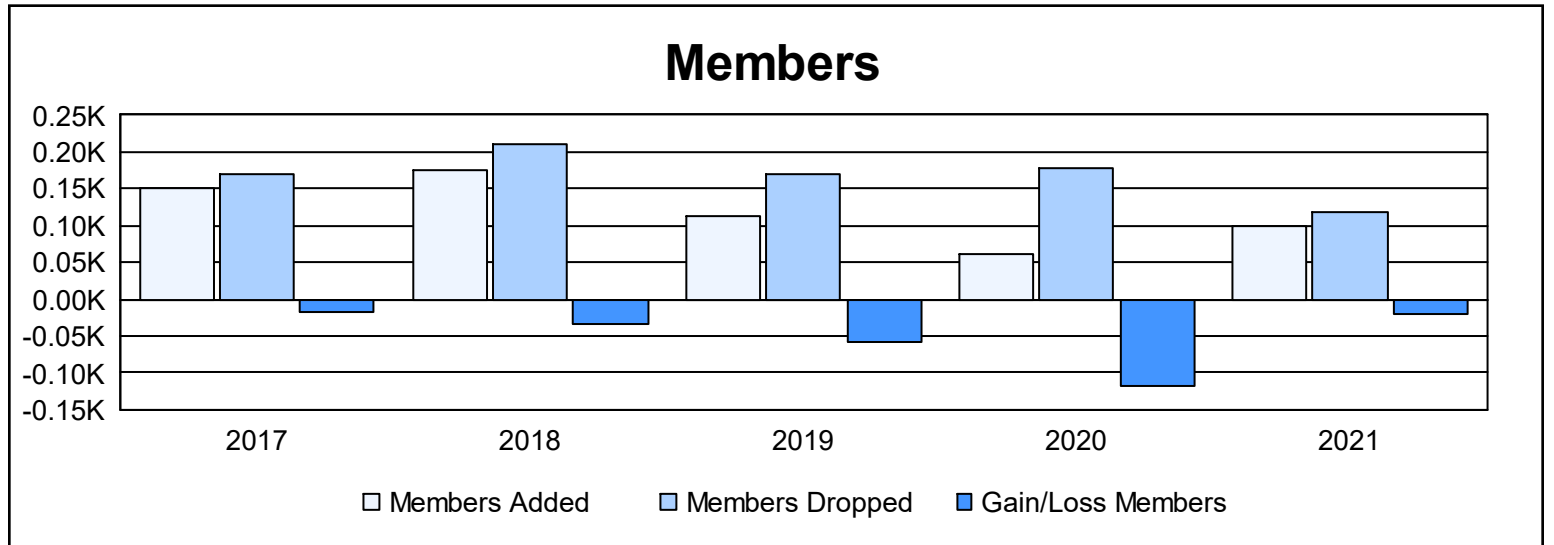

Year	New Clubs	Dropped Clubs	Gain/ Loss Clubs	New Members	Charter Members	Reinstate Members	Transfer Members	Total Member Added	Total Members Dropped	Gain/ Loss Members
2016-2017	0	3	-3	135	0	6	10	151	169	-18
2017-2018	0	0	0	163	0	5	7	175	210	-35
2018-2019	0	0	0	94	0	17	1	112	171	-59
2019-2020	0	0	0	47	0	7	6	60	178	-118
2020-2021	0	1	-1	91	0	6	2	99	118	-19
<b>Average</b>	<b>0</b>	<b>1</b>	<b>-1</b>	<b>106</b>	<b>0</b>	<b>8</b>	<b>5</b>	<b>119</b>	<b>169</b>	<b>-50</b>

### Membership Composition June 2021 Cumulative