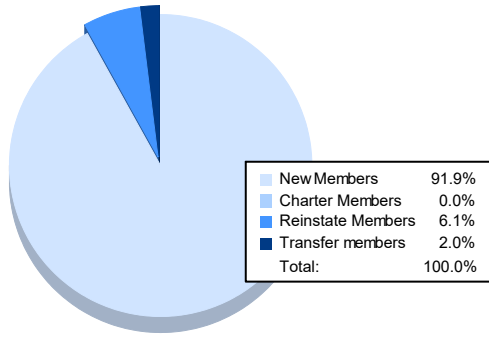

Year	New Clubs	Dropped Clubs	Gain/ Loss Clubs	New Members	Charter Members	Reinstate Members	Transfer Members	Total Member Added	Total Members Dropped	Gain/ Loss Members
2016-2017	0	3	-3	135	0	6	10	151	169	-18
2017-2018	0	0	0	163	0	5	7	175	210	-35
2018-2019	0	0	0	94	0	17	1	112	171	-59
2019-2020	0	0	0	47	0	7	6	60	178	-118
2020-2021	0	1	-1	91	0	6	2	99	118	-19
<b>Average</b>	<b>0</b>	<b>1</b>	<b>-1</b>	<b>106</b>	<b>0</b>	<b>8</b>	<b>5</b>	<b>119</b>	<b>169</b>	<b>-50</b>

### Membership Composition June 2021 Cumulative